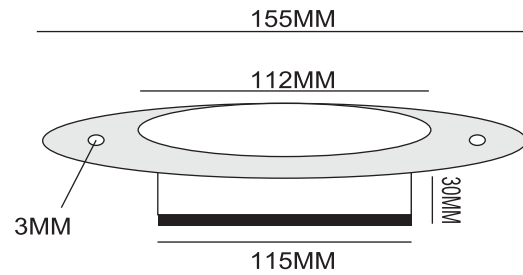

A7

9x1 9 Watt 9x3 27 Watt
 Input Voltage 12v DC
 Led Color Warm White / RGB
 Suitable for Ground Burial
 IP Value : 68
 Glass : 5mm
 Cable Length : 1Mt
 SS Grade : 304 & 316
 Lense Degree : 15°,20°,30°,45°,60°

Housing

A8

9x1 9 Watt 9x3 27 Watt
 Input Voltage 12v DC
 Led Color Warm White / RGB
 Suitable for U Stand
 IP Value : 68
 Glass : 5mm
 Cable Length : 1Mt
 SS Grade : 304 & 316
 Lense Degree : 15°,20°,30°,45°,60°

U Stand

A9

POOL LIGHT

6x1 6 Watt 6x3 18 Watt
 Input Voltage 12v DC
 Led Color Warm White / RGB
 Suitable for Swimming Pool
 IP Value : 68
 Glass : 5mm
 Cable Length : 1Mt
 SS Grade : 304 & 316
 Lense Degree : 15°,20°,30°,45°,60°

A10

6x1 6 Watt 6x3 18 Watt
 Input Voltage 12v DC
 Led Color Warm White / RGB
 Suitable for U Stand
 IP Value : 68
 Glass : 5mm
 Cable Length : 1Mt
 SS Grade : 304 & 316
 Lense Degree : 15°,20°,30°,45°,60°