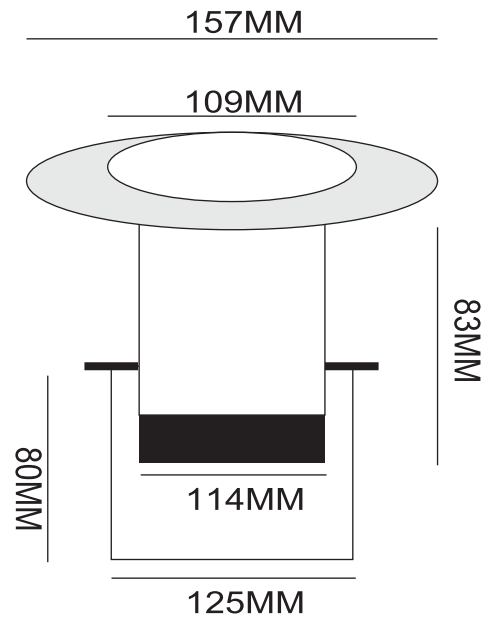

<p>A5</p> <p>6x1 6 Watt 6x3 18 Watt Input Voltage 12v DC Led Color Warm White / RGB Suitable for Ground Burial IP Value : 68 Glass : 5mm Cable Length : 1Mt SS Grade : 304 & 316 Lense Degree : 15°,20°,30°,45°,60°</p>		<p>Housing</p>
<p>A6</p> <p>6x1 6 Watt 6x3 18 Watt Input Voltage 12v DC Led Color Warm White / RGB Suitable for U Stand IP Value : 68 Glass : 5mm Cable Length : 1Mt SS Grade : 304 & 316 Lense Degree : 15°,20°,30°,45°,60°</p>		<p>U Stand</p>

A7

9x1 9 Watt 9x3 27 Watt
 Input Voltage 12v DC
 Led Color Warm White / RGB
 Suitable for Ground Burial
 IP Value : 68
 Glass : 5mm
 Cable Length : 1Mt
 SS Grade : 304 & 316
 Lense Degree : 15°,20°,30°,45°,60°

U Stand

A9

POOL LIGHT

6x1 6 Watt 6x3 18 Watt
 Input Voltage 12v DC
 Led Color Warm White / RGB
 Suitable for Swimming Pool
 IP Value : 68
 Glass : 5mm
 Cable Length : 1Mt
 SS Grade : 304 & 316
 Lense Degree : 15°,20°,30°,45°,60°

A10

6x1 6 Watt 6x3 18 Watt
 Input Voltage 12v DC
 Led Color Warm White / RGB
 Suitable for U Stand
 IP Value : 68
 Glass : 5mm
 Cable Length : 1Mt
 SS Grade : 304 & 316
 Lense Degree : 15°,20°,30°,45°,60°