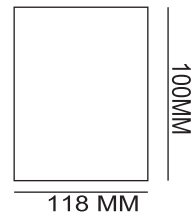

9x1 9 Watt 9x3 27 Watt
Input Voltage 12v DC
Led Color Warm White / RGB
Suitable for Ground Burial
IP Value : 68
Glass : 5mm
Cable Length : 1Mt
SS Grade : 304 & 316
Lense Degree : 15°,20°,30°,45°,60°

Housing

9x1 9 Watt 9x3 27 Watt
Input Voltage 12v DC
Led Color Warm White / RGB
Suitable for U Stand
IP Value : 68
Glass : 5mm
Cable Length : 1Mt
SS Grade : 304 & 316
Lense Degree : 15°,20°,30°,45°,60°