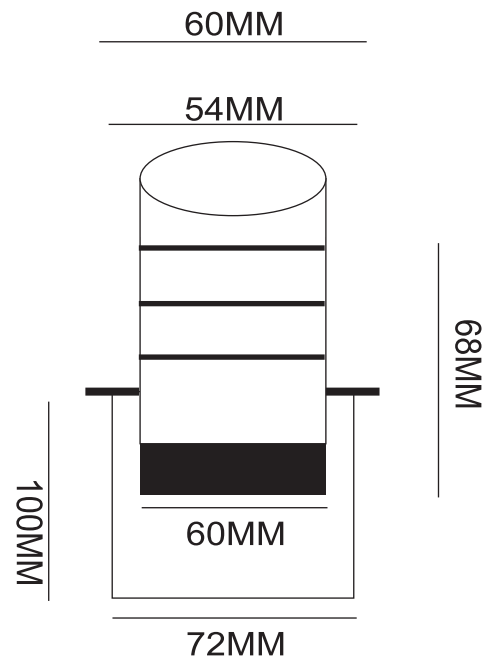

A18

3x1 3 Watt 3x3 9 Watt
Input Voltage 12v DC & 220V AC
Led Color Warm White / RGB
Suitable for Fountain light U Stand
IP Value : 68
Glass : 5mm
Cable Length : 1Mt
SS Grade : 304 & 316
Lense Degree : 15°,20°,30°,45°,60°