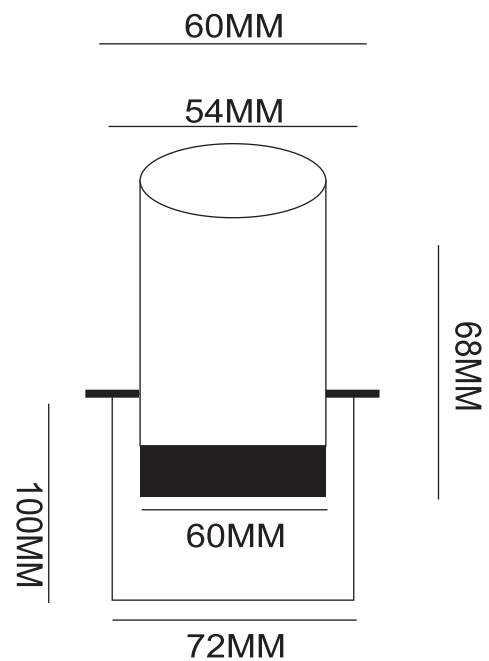

3x1 3Watt 3x3 9 Watt
Input Voltage 12v DC & 220V AC
Led Color Warm White / RGB
Suitable for fountain light U Stand
IP Value : 68
Glass : 5mm
Cable Length : 1Mt
SS Grade : 304 & 316
Lense Degree : 15°,20°,30°,45°,60°

3x1 3 Watt 3x3 9 Watt
Input Voltage 12v DC & 220V AC
Led Color Warm White / RGB
Suitable for Fountain light U Stand
IP Value : 68
Glass : 5mm
Cable Length : 1Mt
SS Grade : 304 & 316
Lense Degree : 15°,20°,30°,45°,60°