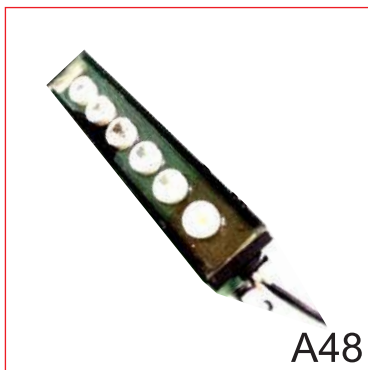

MADE OF STAINLESS STEEL

SUITABLE FOR : U-STAND FOUNTAION

WATER BODY

U STAND FOUNTAIN LIGHT

A40

3 WATT LED 12V DC
MADE OF STAINLESS STEEL
SUITABLE FOR : U STAND LIGHT
WATER BODY

A41

2 WATT LED 12V DC
MADE OF STAINLESS STEEL
SUITABLE FOR : U STAND LIGHT
WATER BODY

A42

3 WATT LED 12V DC
MADE OF STAINLESS STEEL
SUITABLE FOR : U STAND LIGHT
WATER BODY

U STAND FOUNTAIN LIGHT

3 WATT LED 12V DC
MADE OF STAINLESS STEEL
SUITABLE FOR : U STAND LIGHT
WATER BODY

3 WATT LED 12V DC
MADE OF STAINLESS STEEL
SUITABLE FOR : U STAND LIGHT
WATER BODY

6 WATT LED 12V DC
MADE OF STAINLESS STEEL
SUITABLE FOR : U STAND LIGHT
WATER BODY

SWIMMING POOL LIGHT

6 WATT LED 12V DC
MADE OF STAINLESS STEEL
SUITABLE FOR : NOZZAL FOUNTAIN
WATER BODY

WALL WASHER LIGHT