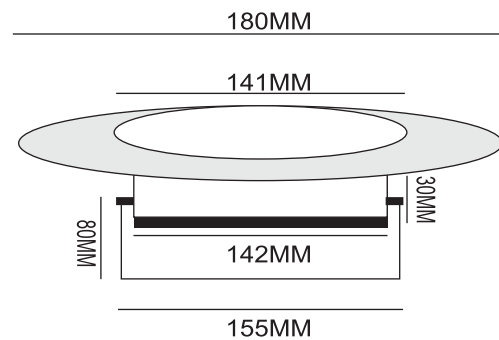

A10

6x1 6 Watt 6x3 18 Watt
 Input Voltage 12v DC
 Led Color Warm White / RGB
 Suitable for U Stand
 IP Value : 68
 Glass : 5mm
 Cable Length : 1Mt
 SS Grade : 304 & 316
 Lense Degree : 15°,20°,30°,45°,60°

A11

9x1 9 Watt 9x3 27Watt
 Input Voltage 12v DC
 Led Color Warm White / RGB
 Suitable for Swimming Pool
 IP Value : 68
 Glass : 5mm
 Cable Length : 1Mt
 SS Grade : 304 & 316
 Lense Degree : 15°,20°,30°,45°,60°

POOL LIGHT

A12

9x1 9 Watt 9x3 27 Watt
 Input Voltage 12v DC
 Led Color Warm White / RGB
 Suitable for U Stand
 IP Value : 68
 Glass : 5mm
 Cable Length : 1Mt
 SS Grade : 304 & 316
 Lense Degree : 15°,20°,30°,45°,60°

<p style="text-align: right;">A13</p> <p>6x1 6 Watt 6x3 18 Watt Input Voltage 12v DC Led Color Warm White / RGB Suitable for fountain nozzel light IP Value : 68 Glass : 5mm Cable Length : 1Mt SS Grade : 304 & 316 Lense Degree : 15°,20°,30°,45°,60°</p>		<p style="text-align: center;">fountain</p>
<p style="text-align: right;">A14</p> <p>9x1 9 Watt 9x3 27 Watt Input Voltage 12v DC Led Color Warm White / RGB Suitable for Fountain nozzle light IP Value : 68 Glass : 5mm Cable Length : 1Mt SS Grade : 304 & 316 Lense Degree : 15°,20°,30°,45°,60°</p>		<p style="text-align: center;">fountain</p>