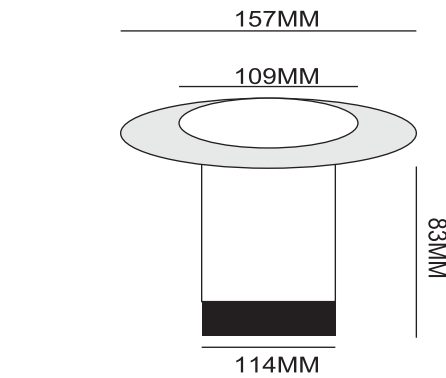

Nature has tiny dots of glow...
manifesting on the tip of every blade of grass!

WATER FOUNTAIN LIGHT

	<p style="text-align: right;">A1</p>	<p style="text-align: center;">Housing</p>
<p>1x1Watt 3x1 3 Watt Input Voltage 12v DC & 220V AC Led Color Warm White / RGB Suitable for Ground Burial IP Value : 68 Glass : 5mm Cable Length : 1Mt SS Grade : 304 & 316 Lense Degree : 15°,20°,30°,45°,60°</p>		<p style="text-align: center;">U Stand</p>
	<p style="text-align: right;">A2</p>	<p>1x1 Watt 3x1 3 Watt Input Voltage 12v DC & 220V AC Led Color Warm White / RGB Suitable for U Stand IP Value : 68 Glass : 5mm Cable Length : 1Mt SS Grade : 304 & 316 Lense Degree : 15°,20°,30°,45°,60°</p>

<p style="text-align: right;">A3</p> <p>3x1 3 Watt 3x3 9 Watt Input Voltage 12v DC & 220V AC Led Color Warm White / RGB Suitable for Ground Burial IP Value : 68 Glass : 5mm Cable Length : 1Mt SS Grade : 304 & 316 Lense Degree : 15°,20°,30°,45°,60°</p>		<p style="text-align: center;">Housing</p>
<p style="text-align: right;">A4</p> <p>3x1 3 Watt 3x3 9 Watt Input Voltage 12v DC & 220V AC Led Color Warm White / RGB Suitable for U Stand IP Value : 68 Glass : 5mm Cable Length : 1Mt SS Grade : 304 & 316 Lense Degree : 15°,20°,30°,45°,60°</p>		<p style="text-align: center;">U Stand</p>

<p>A5</p> <p>6x1 6 Watt 6x3 18 Watt Input Voltage 12v DC Led Color Warm White / RGB Suitable for Ground Burial IP Value : 68 Glass : 5mm Cable Length : 1Mt SS Grade : 304 & 316 Lense Degree : 15°,20°,30°,45°,60°</p>		<p>Housing</p>
<p>A6</p> <p>6x1 6 Watt 6x3 18 Watt Input Voltage 12v DC Led Color Warm White / RGB Suitable for U Stand IP Value : 68 Glass : 5mm Cable Length : 1Mt SS Grade : 304 & 316 Lense Degree : 15°,20°,30°,45°,60°</p>		<p>U Stand</p>

A7

9x1 9 Watt 9x3 27 Watt
 Input Voltage 12v DC
 Led Color Warm White / RGB
 Suitable for Ground Burial
 IP Value : 68
 Glass : 5mm
 Cable Length : 1Mt
 SS Grade : 304 & 316
 Lense Degree : 15°,20°,30°,45°,60°