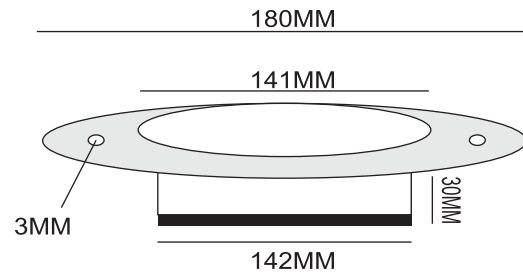

U Stand

A9

POOL LIGHT

6x1 6 Watt 6x3 18 Watt
 Input Voltage 12v DC
 Led Color Warm White / RGB
 Suitable for Swimming Pool
 IP Value : 68
 Glass : 5mm
 Cable Length : 1Mt
 SS Grade : 304 & 316
 Lense Degree : 15°,20°,30°,45°,60°

A10

6x1 6 Watt 6x3 18 Watt
 Input Voltage 12v DC
 Led Color Warm White / RGB
 Suitable for U Stand
 IP Value : 68
 Glass : 5mm
 Cable Length : 1Mt
 SS Grade : 304 & 316
 Lense Degree : 15°,20°,30°,45°,60°

A11

9x1 9 Watt 9x3 27Watt
 Input Voltage 12v DC
 Led Color Warm White / RGB
 Suitable for Swimming Pool
 IP Value : 68
 Glass : 5mm
 Cable Length : 1Mt
 SS Grade : 304 & 316
 Lense Degree : 15°,20°,30°,45°,60°