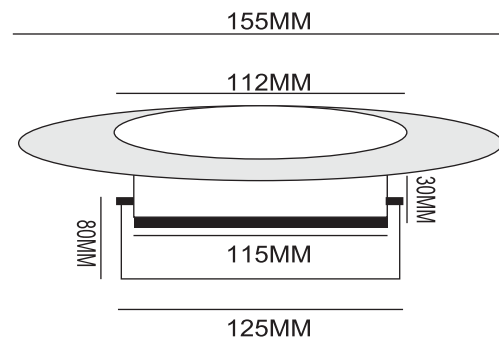

A7

9x1 9 Watt 9x3 27 Watt
 Input Voltage 12v DC
 Led Color Warm White / RGB
 Suitable for Ground Burial
 IP Value : 68
 Glass : 5mm
 Cable Length : 1Mt
 SS Grade : 304 & 316
 Lense Degree : 15°,20°,30°,45°,60°

U Stand

A9

POOL LIGHT

6x1 6 Watt 6x3 18 Watt
 Input Voltage 12v DC
 Led Color Warm White / RGB
 Suitable for Swimming Pool
 IP Value : 68
 Glass : 5mm
 Cable Length : 1Mt
 SS Grade : 304 & 316
 Lense Degree : 15°,20°,30°,45°,60°

A10

6x1 6 Watt 6x3 18 Watt
 Input Voltage 12v DC
 Led Color Warm White / RGB
 Suitable for U Stand
 IP Value : 68
 Glass : 5mm
 Cable Length : 1Mt
 SS Grade : 304 & 316
 Lense Degree : 15°,20°,30°,45°,60°

A11

9x1 9 Watt 9x3 27Watt
 Input Voltage 12v DC
 Led Color Warm White / RGB
 Suitable for Swimming Pool
 IP Value : 68
 Glass : 5mm
 Cable Length : 1Mt
 SS Grade : 304 & 316
 Lense Degree : 15°,20°,30°,45°,60°